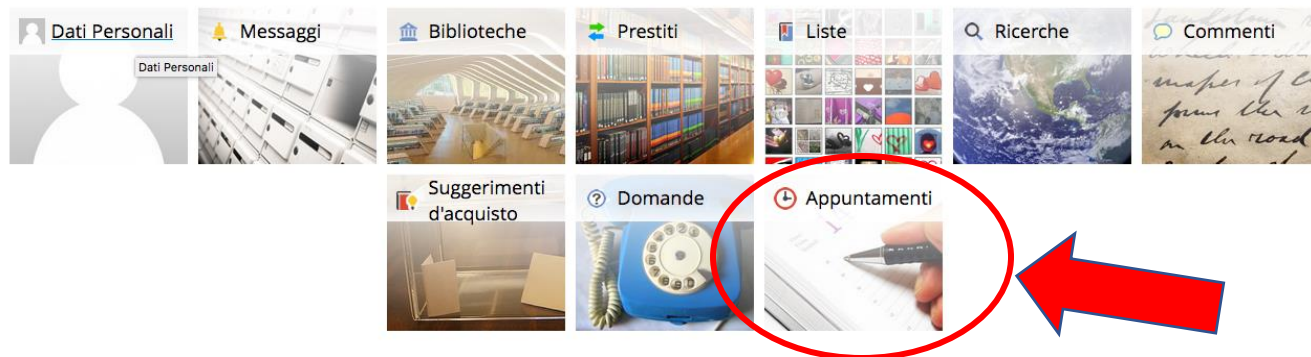

Il mio spazio

Non ti ricordi i tuoi appuntamenti in biblioteca?